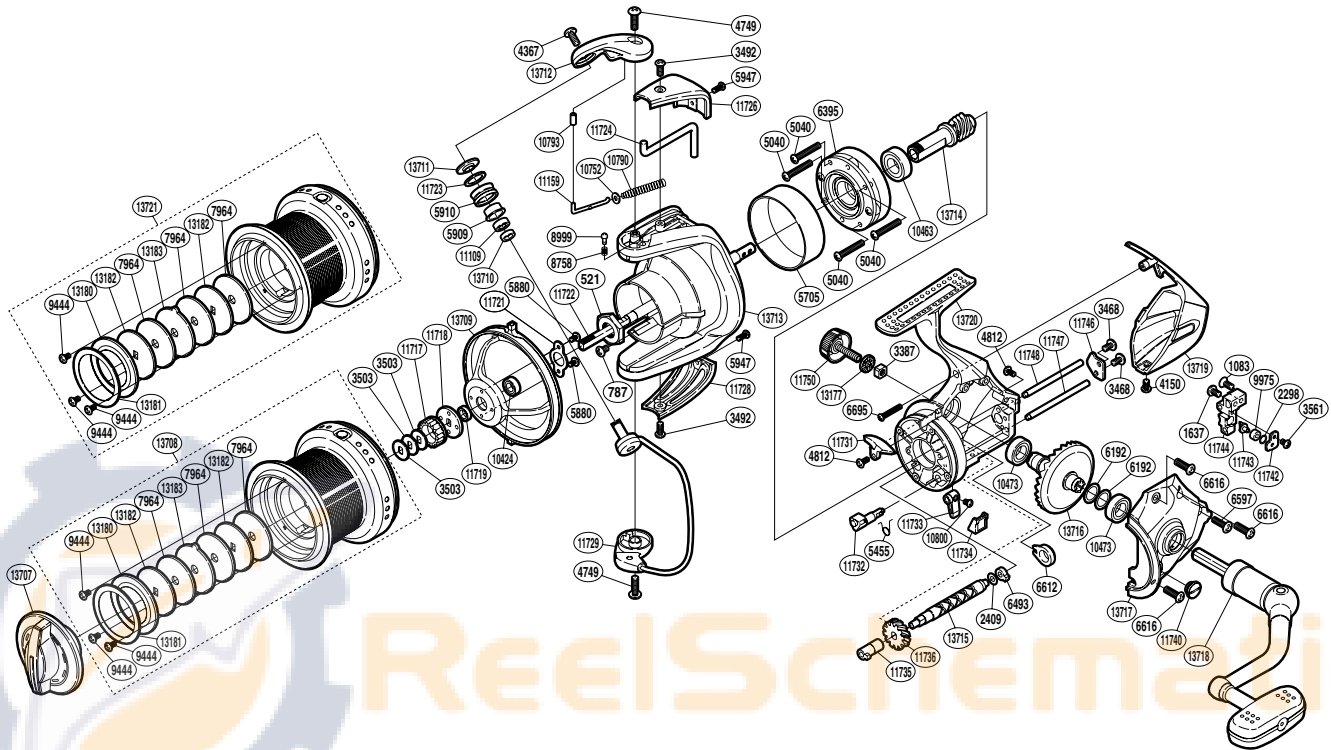

# SHIMANO

ULTEGRA CI4 XSA SA-RB

ULCI4-4500XSA

Please note that the number of adjusting washers may not be the same as shown in the exploded views. (1SH124500G) (Adjustment will vary with each individual product.)